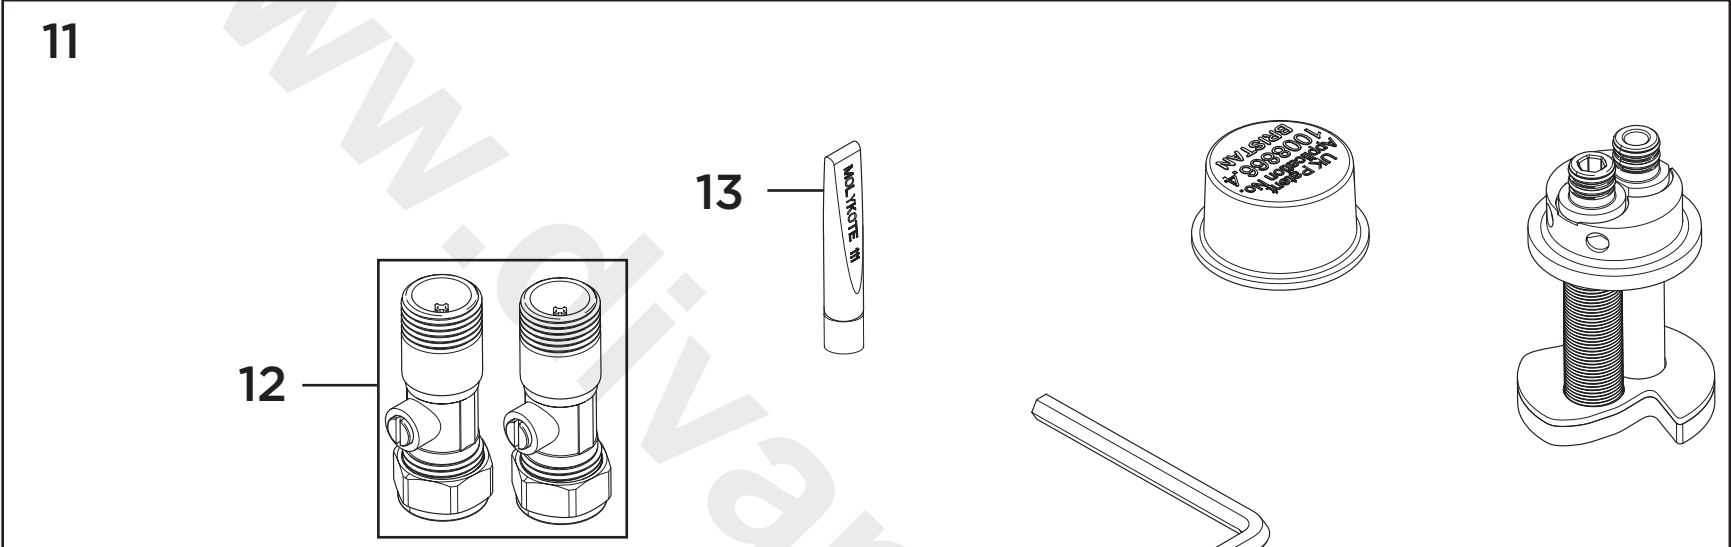

**Product Code:** CNN EFSNK C  
**Revision:** D3

1	Reinforcing Plate
2	EasyFit Tool
3	Handle Assembly
4	Shroud
5	Cartridge Retaining Nut
6	35mm Cartridge
7	Spout Seals Kit
8	Anti-Splash Assembly
9	M5 x 6mm Grub Screw
10	Plinth & O-Ring
11	EasyFit Pack
12	Isolation Valves (Pair)
13	Molykote Grease
14	1/2" BSP Flexible Tails (Pair)