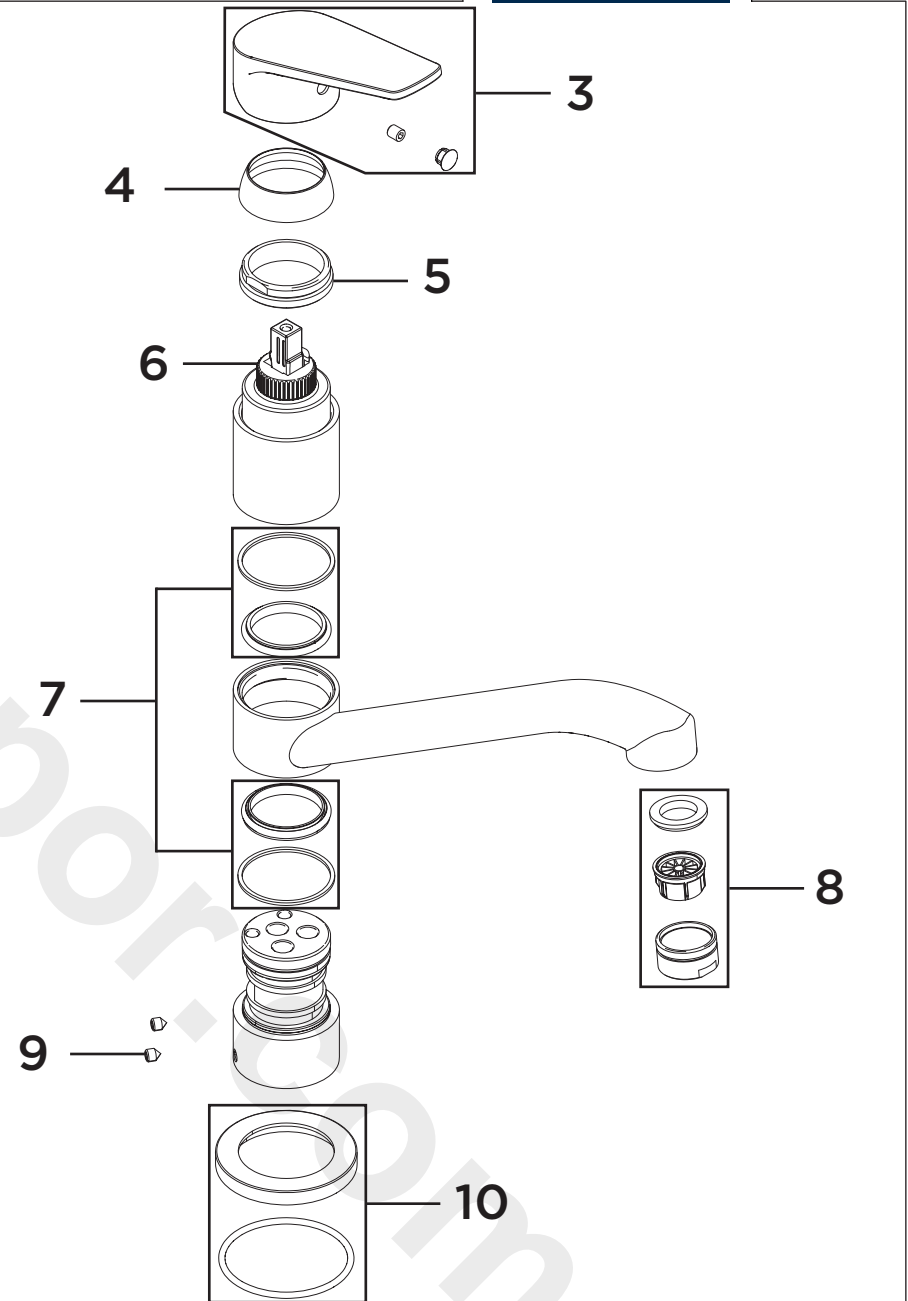

**Product Code:** CNN EFSNK C  
**Revision:** D3

1	Reinforcing Plate
2	EasyFit Tool
3	Handle Assembly
4	Shroud
5	Cartridge Retaining Nut
6	35mm Cartridge
7	Spout Seals Kit
8	Anti-Splash Assembly
9	M5 x 6mm Grub Screw
10	Plinth & O-Ring
11	EasyFit Pack
12	Isolation Valves (Pair)
13	Molykote Grease
14	1/2" BSP Flexible Tails (Pair)